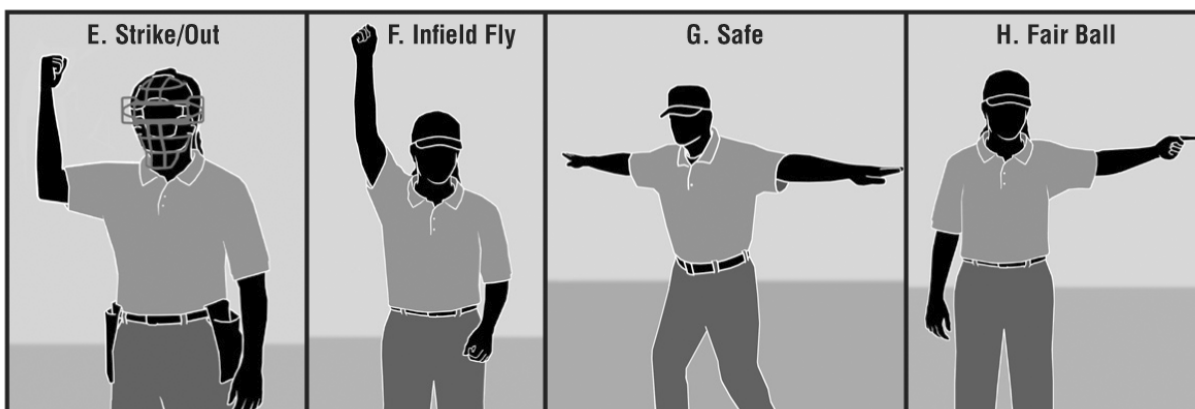

Official NFHS Softball Signals

Signal toward pitcher

Verbally calls "Play ball"

Verbally calls "Time," "Foul ball" or "Dead ball"

Extend left arm out, fist with palm down (or out)

Fist to hammer at 90 degrees

Verbally calls "Infield fly"

Verbally calls "Safe"

Point to fair territory with hand closest to infield. No verbal call.

Fingers touch together, chest high, followed by strike call

Left hand indicates balls, followed by strikes on the right hand. Verbally give count.