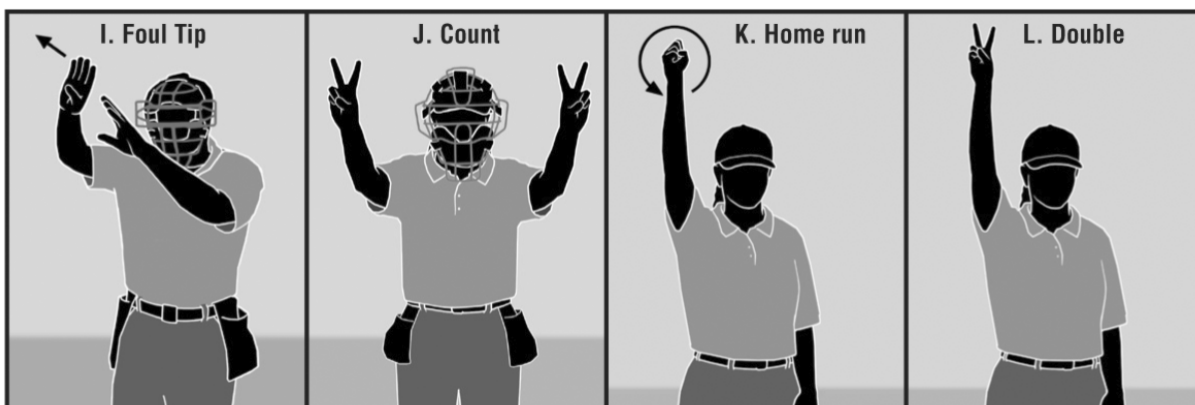

Official NFHS Softball Signals

Signal toward pitcher

Verbally calls "Play ball"

Verbally calls "Time," "Foul ball" or "Dead ball"

Extend left arm out, fist with palm down (or out)

Fist to hammer at 90 degrees

Verbally calls "Infield fly"

Verbally calls "Safe"

Point to fair territory with hand closest to infield. No verbal call.

Fingers touch together, chest high, followed by strike call

Left hand indicates balls, followed by strikes on the right hand. Verbally give count.