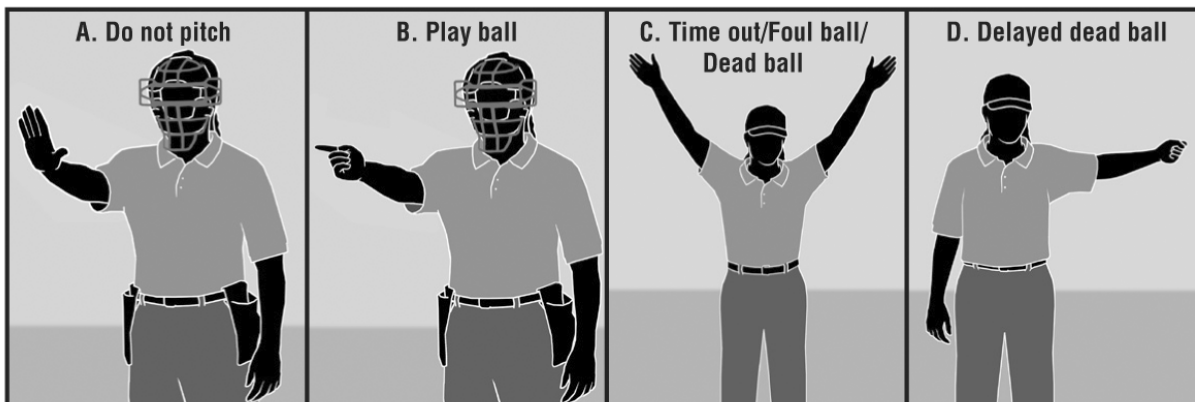

Official NFHS Softball Signals

Signal toward pitcher

Verbally calls "Play ball"

Verbally calls "Time," "Foul ball" or "Dead ball"

Extend left arm out, fist with palm down (or out)

Fist to hammer at 90 degrees

Verbally calls "Infield fly"

Verbally calls "Safe"

Point to fair territory with hand closest to infield. No verbal call.

Fingers touch together, chest high, followed by strike call

Left hand indicates balls, followed by strikes on the right hand. Verbally give count.